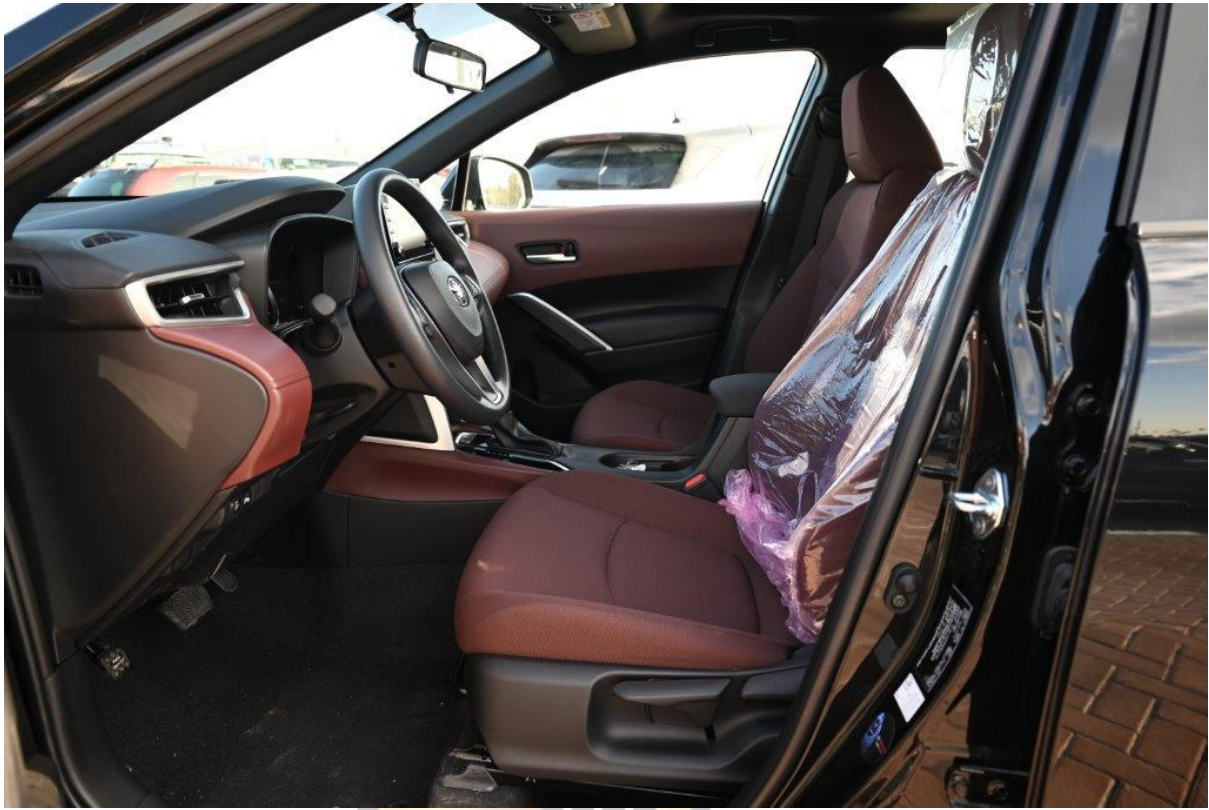

SAHARA MOTORS FZE
+971561144253, +971544400938

YOUR DREAM CAR STORE
www.saharamotorsfze.com

Showroom 19, DAZ (DUCAMZ), Ras Al Khor - Dubai - United Arab Emirates
 info@saharamotorsfze.com
 +971561144253, +971544400938